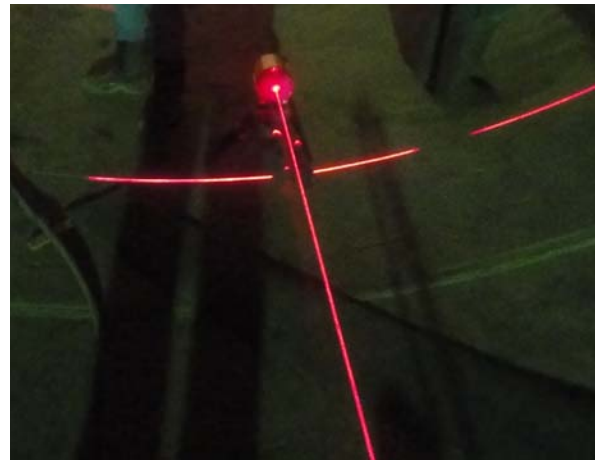

RADIALIGN

FEATURES & BENEFITS

NEW METHOD --- BETTER RESULT

The old method of using the radial welds inside of the kiln has been replaced by the Radialign. Marking the kiln every 10ft (3m) allows the masons to ensure **proper radial alignment**

The Radialign laser ensures the **precise placement** of each row of brick. Radially aligned brick is vital for longer brick life and less downtime. Radialign can be assembled and ready for use in **less than 30 minutes**.

Durable transport box hold brick alignment device. Comes with rechargeable batteries and A/C Adapter.

The Radialign produces a **continuous laser** light parallel to kiln's axis which is intercepted by a rotating pentaprism device. This refracts the laser perpendicular onto the **circumference of the kiln shell**. This line can be marked at points along the kiln, which are then used as an exact reference for installation of the refractory.