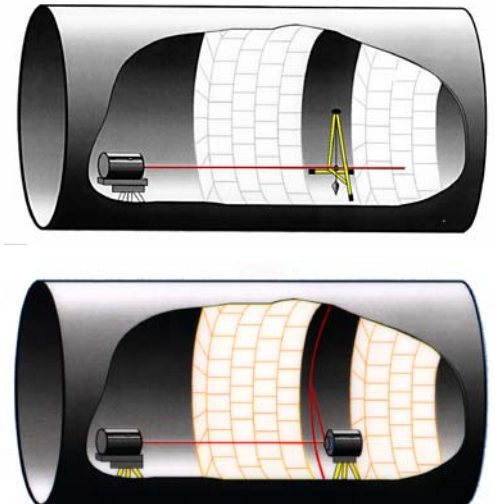

RADIALIGN

FEATURES & BENEFITS

NEW METHOD --- BETTER RESULT

The old method of using the radial welds inside of the kiln has been replaced by the Radialign. Marking the kiln every 10ft (3m) allows the masons to ensure **proper radial alignment**

The Radialign laser ensures the **precise placement** of each row of brick. Radially aligned brick is vital for longer brick life and less downtime. Radialign can be assembled and ready for use in **less than 30 minutes**.

Durable transport box hold brick alignment device. Comes with rechargeable batteries and A/C Adapter.

The Radialign produces a **continuous laser** light parallel to kiln's axis which is intercepted by a rotating pentaprism device. This refracts the laser perpendicular onto the **circumference of the kiln shell**. This line can be marked at points along the kiln, which are then used as an exact reference for installation of the refractory.