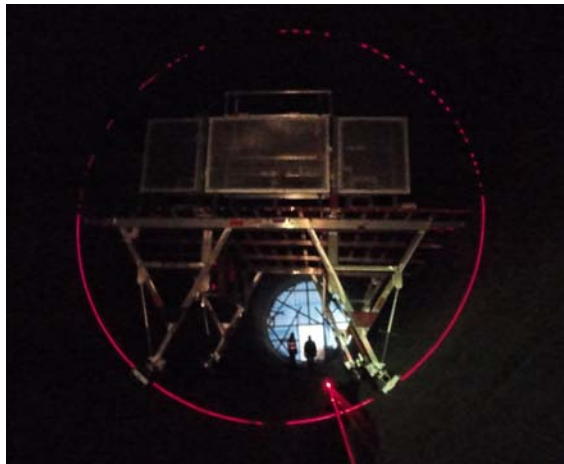

RADIALIGN

FEATURES & BENEFITS

NEW METHOD --- BETTER RESULT

The old method of using the radial welds inside of the kiln has been replaced by the Radialign. Marking the kiln every 10ft (3m) allows the masons to ensure **proper radial alignment**

The Radialign laser ensures the **precise placement** of each row of brick. Radially aligned brick is vital for longer brick life and less downtime. Radialign can be assembled and ready for use in **less than 30 minutes**.

Durable transport box hold brick alignment device. Comes with rechargeable batteries and A/C Adapter.

The Radialign produces a **continuous laser** light parallel to kiln's axis which is intercepted by a rotating pentaprism device. This refracts the laser perpendicular onto the **circumference of the kiln shell**. This line can be marked at points along the kiln, which are then used as an exact reference for installation of the refractory.