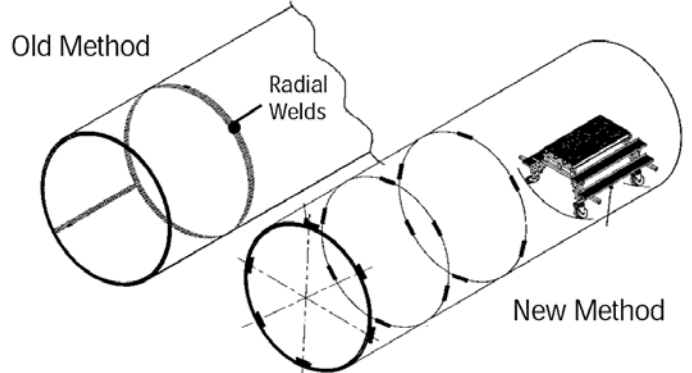

**BRICKING
SOLUTIONS**
A DIVISION OF **BROKK**

RADIALIGN BRICK ALIGNMENT DEVICE

The Radialign is not just a tool, it is a device to control quality

1144 VILLAGE WAY | MONROE, WASHINGTON 98272 | USA
800.621.7856 | 360.794.1277 | FAX 360.805.2521
INFO@BRICKINGSOLUTIONS.COM | WWW.BRICKINGSOLUTIONS.COM

RADIALIGN

FEATURES & BENEFITS

NEW METHOD --- BETTER RESULT

The old method of using the radial welds inside of the kiln has been replaced by the Radialign. Marking the kiln every 10ft (3m) allows the masons to ensure **proper radial alignment**

The Radialign laser ensures the **precise placement** of each row of brick. Radially aligned brick is vital for longer brick life and less downtime. Radialign can be assembled and ready for use in **less than 30 minutes**.

Durable transport box hold brick alignment device. Comes with rechargeable batteries and A/C Adapter.

The Radialign produces a **continuous laser** light parallel to kiln's axis which is intercepted by a rotating pentaprism device. This refracts the laser perpendicular onto the **circumference of the kiln shell**. This line can be marked at points along the kiln, which are then used as an exact reference for installation of the refractory.