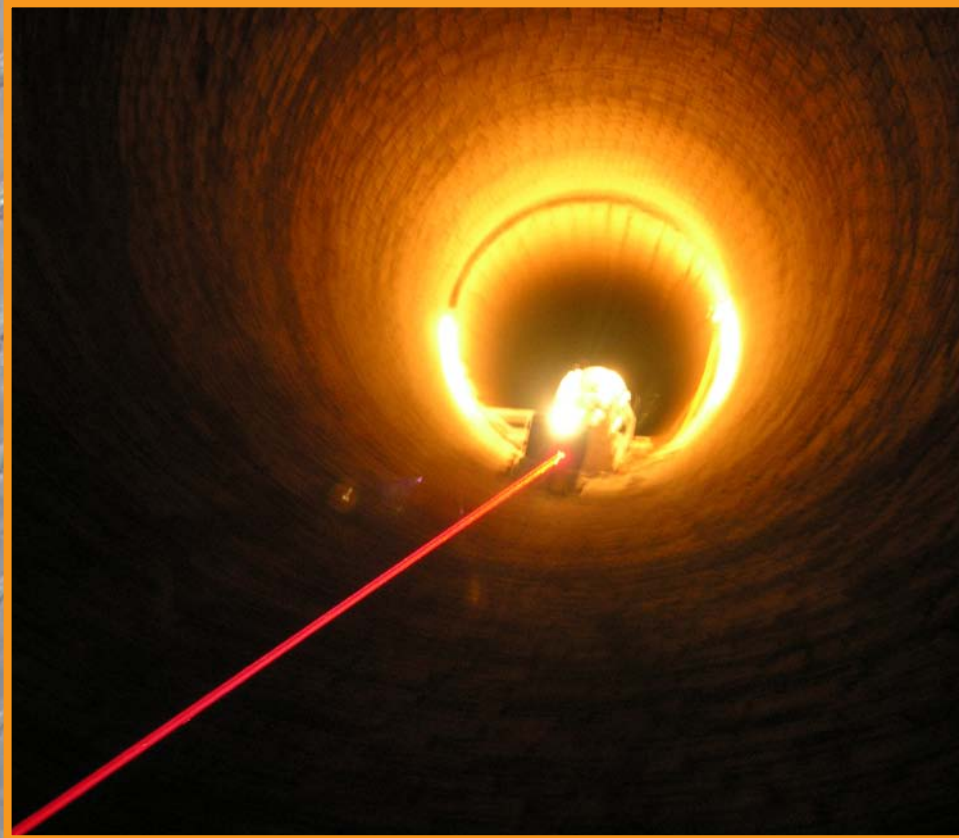

The Radialign is not just a tool, it is a device to control quality

1144 VILLAGE WAY | MONROE, WASHINGTON 98272 | USA
800.621.7856 | 360.794.1277 | FAX 360.805.2521
INFO@BRICKINGSOLUTIONS.COM | WWW.BRICKINGSOLUTIONS.COM